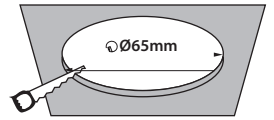

LED SMD

IP44

IVIAN LED

Punktdeckenleuchte  
Ceiling spotlight fixture LED  
Spot LED éclairage ponctuel

IVIAN LED 4,5W W-WW

IVIAN LED 4,5W SN-WW

**Kanlux**

IVIAN LED 4,5W W-WW	25780	weiß / white / blanc	340	3000
IVIAN LED 4,5W SN-WW	25781	satinnickel/ satin nickel / nickel satiné	370	4000
IVIAN LED 4,5W W-NW	25782	weiß / white / blanc	340	3000
IVIAN LED 4,5W SN-NW	25783	satinnickel/ satin nickel / nickel satiné	370	4000