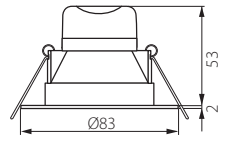

LED SMD

IP44

IVIAN LED

Punktdeckenleuchte  
Ceiling spotlight fixture LED  
Spot LED éclairage ponctuel

IVIAN LED 4,5W W-WW

IVIAN LED 4,5W SN-WW

**Kanlux**

IVIAN LED 4,5W W-WW	25780	weiß / white / blanc	340	3000
IVIAN LED 4,5W SN-WW	25781	satinnickel/ satin nickel / nickel satiné	370	4000
IVIAN LED 4,5W W-NW	25782	weiß / white / blanc	340	3000
IVIAN LED 4,5W SN-NW	25783	satinnickel/ satin nickel / nickel satiné	370	4000